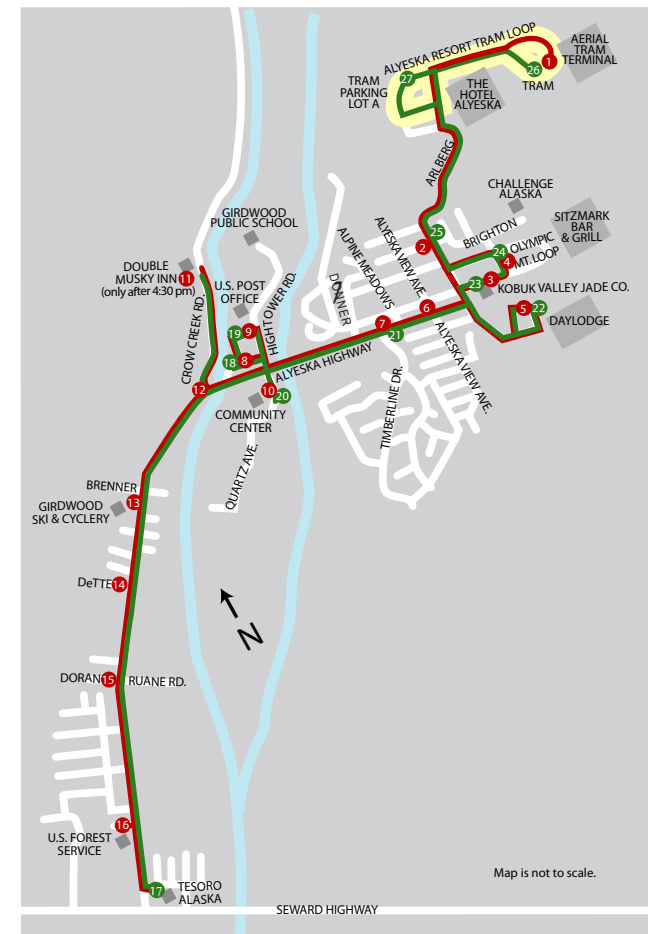

*** By Request Only: For pick-ups at the Community Center and the Daylodge, call 907-382-9909/351-1584. For drop-offs, ask the driver.

* These Train Depot times are serviced as necessary.

Glacier Valley Transit is dedicated to making every effort to adhere to the route and schedule provided. However, due to weather, road conditions, passenger loads and other issues may prevent the bus from maintaining the schedule. We appreciate your patience!

Map is not to scale.